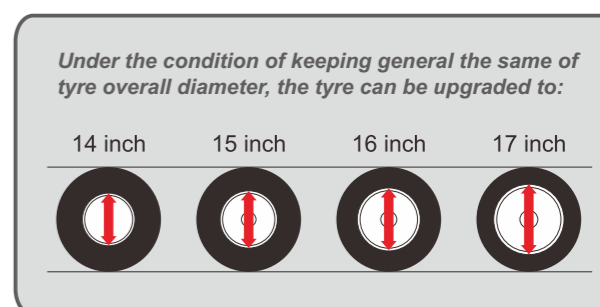

ENHANCEMENT OF BRAKING ABILITY

The braking stability will be improved due to the decrease of tyre flex when you brake.

Please refer to the clarifications set forth below to upgrade the tyre:

- Without any particular reason, please do not change the overall diameter of tyre easily. The alternation of tyre overall diameter will cause misreading of speedometer or mutual interference between tyre and other parts of vehicle.
- Please determine the width of tyre in accordance with the specific width of vehicle. If the width of the entire tyre is increased overly, it will cause mutual interference between tyre and other parts of vehicle, even heading out of the tyre from bodywork which will initiate danger.
- Notice the load index of vehicle when you upgrade the tyre. There is rule to the weight which the tyre can bear (load index) for each size. Please refer to the load index when you chose the proper size.