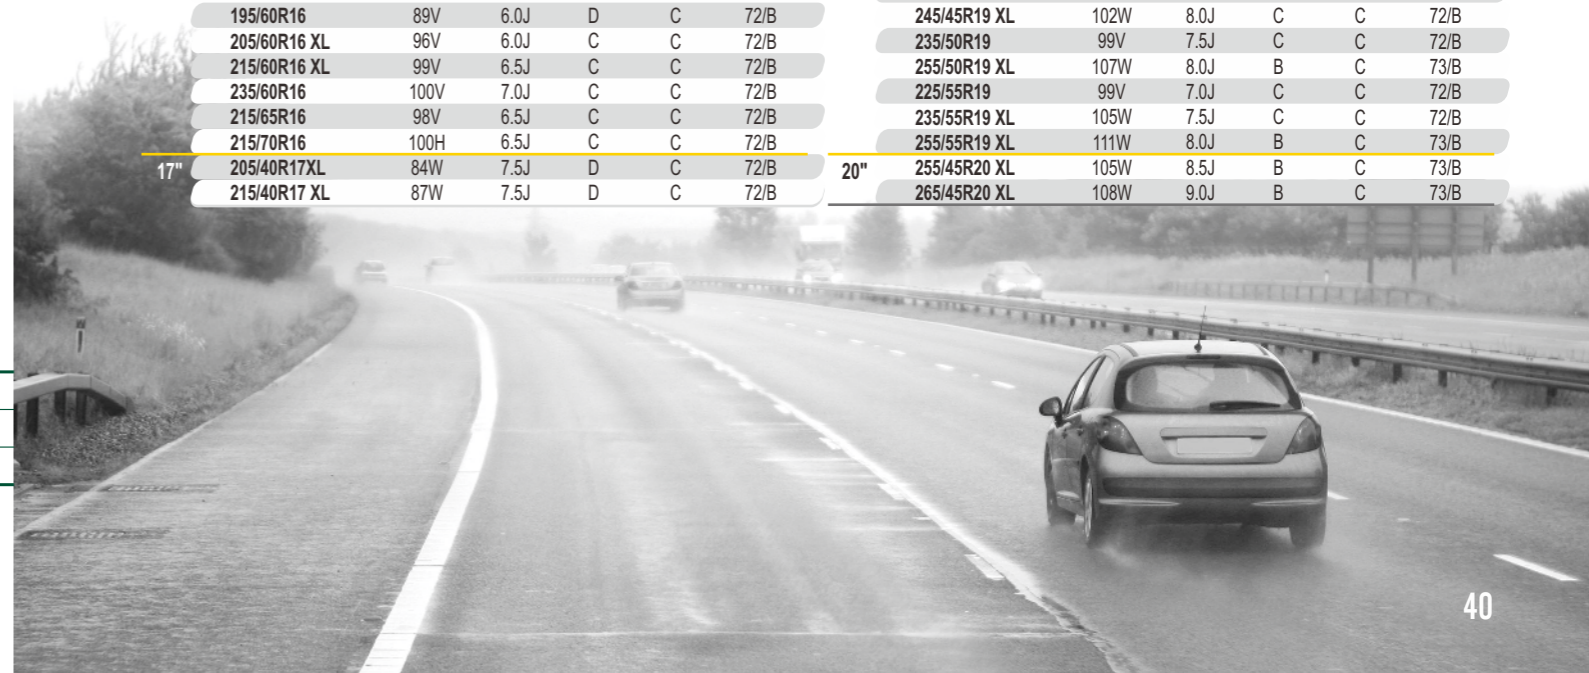

Rim (inch)	Size	Service Index	Standard Rim	Icons	Rim (inch)	Size	Service Index	Standard Rim	Icons
13"	155/65R13	73T	4.5B	D C 71/B	17"	205/45R17 XL	88V	7.0J	D C 72/B
	175/65R13	80T	5.0B	D C 71/B		215/45R17 XL	91W	7.0J	C C 72/B
	155/70R13	75T	4.5B	D C 71/B		225/45R17 XL	94W	7.5J	C C 72/B
	165/70R13	79T	5.0B	D C 71/B		235/45R17 XL	97W	8.0J	C C 72/B
	155/80R13	79T	4.5B	D C 71/B		245/45R17 XL	99W	8.0J	C C 72/B
14"	185/55R14	80H	6.0J	D C 71/B	205/50R17 XL	93V	6.5J	C C 72/B	
	165/60R14 XL	79H	5.0J	D C 71/B	215/50R17 XL	95W	7.0J	C C 72/B	
	185/60R14	82H	5.5J	D C 71/B	225/50R17 XL	98W	7.0J	C C 72/B	
	155/65R14	75T	4.5J	D C 71/B	205/55R17 XL	95V	6.5J	C C 72/B	
	165/65R14	79T	5.0J	D C 71/B	215/55R17 XL	98V	7.0J	C C 72/B	
	175/65R14	82T	5.0J	D C 71/B	225/55R17 XL	101W	7.0J	C C 72/B	
	185/65R14	86H	5.5J	D C 71/B	235/55R17 XL	103W	7.5J	C C 72/B	
	165/70R14	81T	5.0J	D C 71/B	215/60R17	96H	6.5J	C C 72/B	
	175/70R14 XL	88T	5.0J	C C 71/B	225/60R17	99V	6.5J	C C 72/B	
	185/70R14	88T	5.5J	D C 71/B	235/60R17	102V	7.0J	C C 72/B	
15"	195/50R15	82V	6.0J	D C 72/B	215/65R17	99V	6.5J	C C 72/B	
	185/55R15	82H	6.0J	D C 71/B	225/65R17 XL	106H	6.5J	C C 72/B	
	195/55R15 XL	89V	6.0J	D C 72/B	235/65R17XL	108V	7.0J	C C 72/B	
	155/60R15	74T	4.5J	D C 71/B	18"	225/40R18 XL	92W	8.0J	D C 72/B
	185/60R15 XL	88H	5.5J	C C 71/B		235/40R18 XL	95W	8.5J	C C 72/B
	195/60R15	88V	6.0J	D C 72/B		245/40R18 XL	97W	8.5J	C C 72/B
	165/65R15	81T	5.0J	D C 71/B		215/45R18 XL	93W	7.0J	C C 72/B
	175/65R15	84H	5.0J	D C 71/B		225/45R18 XL	95W	7.5J	C C 72/B
	185/65R15 XL	92H	5.5J	C C 71/B		235/45R18 XL	98W	8.0J	C C 72/B
	195/65R15	91V	6.0J	C C 72/B		245/45R18 XL	100W	8.0J	C C 72/B
	195/65R15 XL	95H	6.0J	C C 72/B		225/50R18	95W	7.0J	C C 72/B
	205/65R15	94H	6.0J	C C 72/B		235/50R18 XL	101W	7.5J	C C 72/B
	215/65R15	96H	6.5J	D C 72/B		215/55R18 XL	99V	7.0J	D C 72/B
	16"	195/45R16 XL	84V	6.5J	D C 72/B	225/55R18	98V	7.0J	C C 72/B
		205/45R16 XL	87W	7.0J	D C 72/B	235/55R18	100V	7.5J	C C 72/B
215/45R16 XL		90V	7.0J	D C 72/B	235/60R18 XL	107V	7.0J	C C 72/B	
185/50R16		81H	6.0J	D C 71/B	19"	225/35R19 XL	88W	8.0J	D C 72/B
195/50R16XL		88V	6.0J	D C 72/B		235/35R19 XL	91W	8.5J	D C 72/B
185/55R16 XI		87H	6.0J	C C 71/B		255/35R19 XL	96W	9.0J	C C 73/B
195/55R16 XL		91V	6.0J	C C 72/B		225/40R19 XL	93W	8.0J	D C 72/B
205/55R16		91V	6.5J	C C 72/B		235/40R19 XL	96W	8.5J	C C 72/B
205/55R16 XL		94V	6.5J	C C 72/B		245/40R19 XL	98W	8.5J	C C 72/B
215/55R16 XL		97V	7.0J	C C 72/B		225/45R19XL	96W	7.5J	C C 72/B
225/55R16 XL		99V	7.0J	C C 72/B		235/45R19 XL	99W	8.0J	C C 72/B
195/60R16		89V	6.0J	D C 72/B		245/45R19 XL	102W	8.0J	C C 72/B
205/60R16 XL		96V	6.0J	C C 72/B		235/50R19	99V	7.5J	C C 72/B
215/60R16 XL		99V	6.5J	C C 72/B	255/50R19 XL	107W	8.0J	B C 73/B	
235/60R16		100V	7.0J	C C 72/B	225/55R19	99V	7.0J	C C 72/B	
215/65R16	98V	6.5J	C C 72/B	235/55R19 XL	105W	7.5J	C C 72/B		
215/70R16	100H	6.5J	C C 72/B	255/55R19 XL	111W	8.0J	B C 73/B		
17"	205/40R17XL	84W	7.5J	D C 72/B	20"	255/45R20 XL	105W	8.5J	B C 73/B
	215/40R17 XL	87W	7.5J	D C 72/B		265/45R20 XL	108W	9.0J	B C 73/B