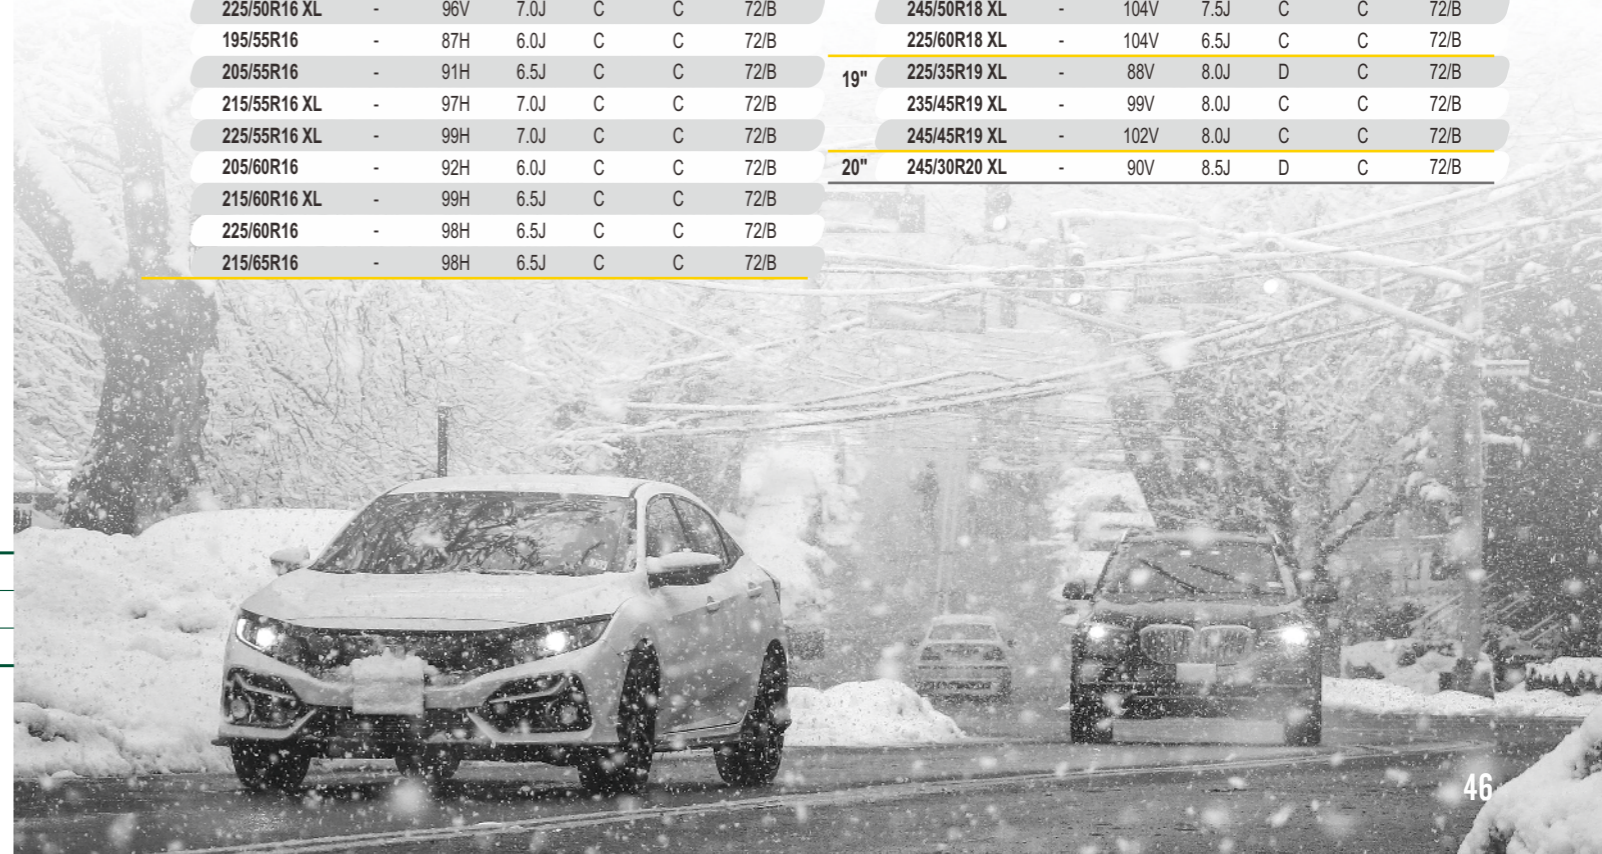

Rim (inch)	Size	LR/PR	Service Index	Standard Rim	Icons	Rim (inch)	Size	LR/PR	Service Index	Standard Rim	Icons		
14"	185R14C	D/8PR	102/100Q	5.5J	D C	73/B	17"	205/40R17 XL	-	84V	7.5J	D C	72/B
15"	195/70R15C	D/8PR	104/102R	6.0J	D C	73/B	215/40R17 XL	-	87V	7.5J	D C	72/B	
13"	155/70R13	-	75T	4.5B	D C	71/B	245/40R17 XL	-	95V	8.5J	C C	72/B	
	165/70R13	-	79T	5.0B	D C	71/B	205/45R17 XL	-	88V	7.0J	D C	72/B	
	175/70R13	-	82T	5.0B	D C	71/B	215/45R17 XL	-	91V	7.0J	D C	72/B	
	155/80R13	-	79T	4.5B	E C	71/B	225/45R17 XL	-	94V	7.5J	C C	72/B	
14"	185/60R14	-	82H	5.5J	D C	71/B	235/45R17 XL	-	97H	8.0J	C C	72/B	
	195/60R14	-	86H	6.0J	C C	72/B	245/45R17 XL	-	99V	8.0J	D C	72/B	
	155/65R14	-	75T	4.5B	D C	71/B	205/50R17 XL	-	93H	6.5J	C C	72/B	
	175/65R14	-	82H	5.0J	D C	71/B	215/50R17 XL	-	95V	7.0J	C C	72/B	
	185/65R14	-	86H	5.5J	C C	71/B	225/50R17 XL	-	98H	7.0J	C C	72/B	
	165/70R14	-	81T	5.0J	D C	71/B	215/55R17 XL	-	98V	7.0J	C C	72/B	
	175/70R14	-	84T	5.0J	D C	71/B	225/55R17 XL	-	101V	7.0J	C C	72/B	
	185/70R14	-	88T	5.5J	D C	71/B	235/55R17 XL	-	103V	7.5J	C C	72/B	
	195/70R14	-	91T	6.0J	C C	72/B	215/60R17	-	96H	6.5J	C C	72/B	
15"	185/55R15 XL	-	86H/V	6.0J	D C	71/B	225/60R17	-	99H	6.5J	C C	72/B	
	195/55R15 XL	-	89H	6.0J	C C	72/B	235/65R17 XL	-	108H	7.0J	C C	72/B	
	185/60R15 XL	-	88H	5.5J	D C	71/B	17"	225/40R18 XL	-	92V	8.0J	D C	72/B
	195/60R15	-	88H	6.0J	D C	72/B	235/40R18 XL	-	95V	8.5J	D C	72/B	
	175/65R15	-	84T	5.0J	D C	71/B	245/40R18 XL	-	97V	8.5J	C C	72/B	
	185/65R15	-	88H	5.5J	C C	71/B	225/45R18 XL	-	95V	7.5J	D C	72/B	
	195/65R15	-	91H	6.0J	D C	72/B	235/45R18 XL	-	98V	8.0J	C C	72/B	
	205/65R15	-	94H	6.0J	C C	72/B	245/45R18 XL	-	100V	8.0J	D C	72/B	
	215/70R15	-	98H	6.5J	D C	72/B	225/50R18 XL	-	99V	7.0J	C C	72/B	
16"	195/50R16 XL	-	88H	6.0J	C C	72/B	235/50R18 XL	-	101V	7.5J	C C	72/B	
	225/50R16 XL	-	96V	7.0J	C C	72/B	245/50R18 XL	-	104V	7.5J	C C	72/B	
	195/55R16	-	87H	6.0J	C C	72/B	225/60R18 XL	-	104V	6.5J	C C	72/B	
	205/55R16	-	91H	6.5J	C C	72/B	19"	225/35R19 XL	-	88V	8.0J	D C	72/B
	215/55R16 XL	-	97H	7.0J	C C	72/B	235/45R19 XL	-	99V	8.0J	C C	72/B	
	225/55R16 XL	-	99H	7.0J	C C	72/B	245/45R19 XL	-	102V	8.0J	C C	72/B	
	205/60R16	-	92H	6.0J	C C	72/B	20"	245/30R20 XL	-	90V	8.5J	D C	72/B
	215/60R16 XL	-	99H	6.5J	C C	72/B							
	225/60R16	-	98H	6.5J	C C	72/B							
	215/65R16	-	98H	6.5J	C C	72/B