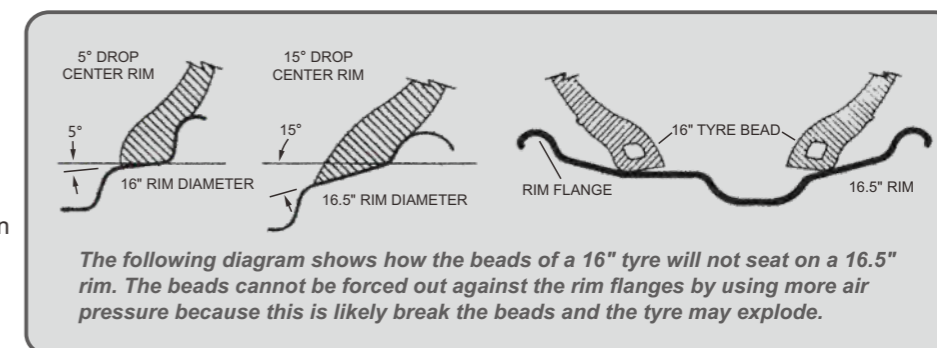

FOR YOUR SAFETY AND COMFORT

Any tyre, no matter how well constructed, may fail in use as a result of punctures, impact damage, improper inflation or other conditions resulting from use.

Tyre failure may create risk of properly damage or personal injury. To reduce the risk of tyre failure and for your safety and comfort, we strongly recommend the following:

- Never mount a tyre on a rim that is damaged or which has been repaired by welding or brazing.