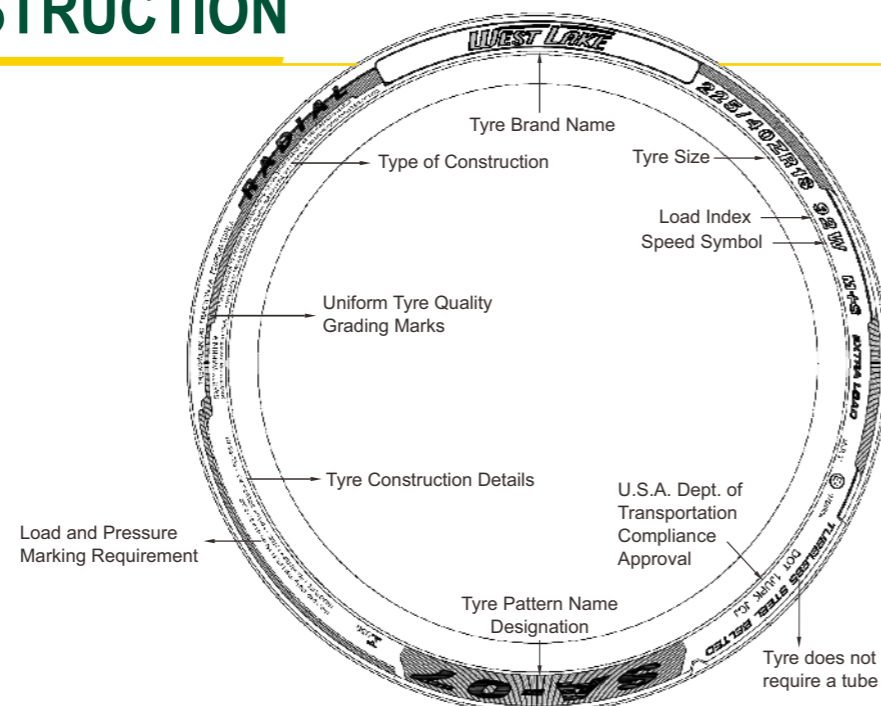

SIDEWALL INSTRUCTION

OTHER MARKINGS

- **P** ..... as part of the tyre size designation (e.g., P205/65R15) used to indicate tyres intended for services on passenger cars.
- **LT** ..... as part of the size designation (e.g., LT235/75R15) used to indicate the tyres are intended for light truck vehicles.
- **M&S** ..... letters used to indicate a tyre suitable for Mud and Snow and/or All Season usage.
- **XL** ..... as part of the size designation (e.g., P235/75R16 XL) used to indicate the tyre can carry more loads as the maximum inflation pressure and load are greater than a standard load version. (Also could be called REINFORCED or RF).
- **ZR** ..... as part of the tyre size designation (e.g. 225/45ZR17 XL) used to indicate the tyre has a maximum speed over 240 kilometer per hour.

TYRE UPGRADE

"Tyre Upgrade" means: increase of rim diameter without changing of tyre overall diameter, the trend in development of low aspect ratio is called upgrade.

INCREASE OF SPORTY PERFORMANCE

The tyre response will be more sensitive when you turn the steering wheel that the flex of tyre will be reduced, and the performance of steering and handling stability will be better, especially under medium and high speed driving.