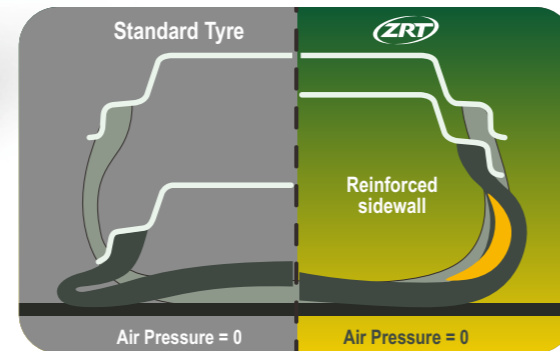

ZC Rubber RunFlat Tyres (ZRT)

- **ADVANCED CARCASS STRUCTURE**
  Enhance the tyre body and avoid possible tyre failure during low pressure driving
- **SPECIAL REINFORCED SIDEWALL CONSTRUCTION**
  Supporting the tyres even if the air pressure dropped to zero
- ZC Rubber first generation RunFlat tyres with extraordinary performance in low air pressure situation