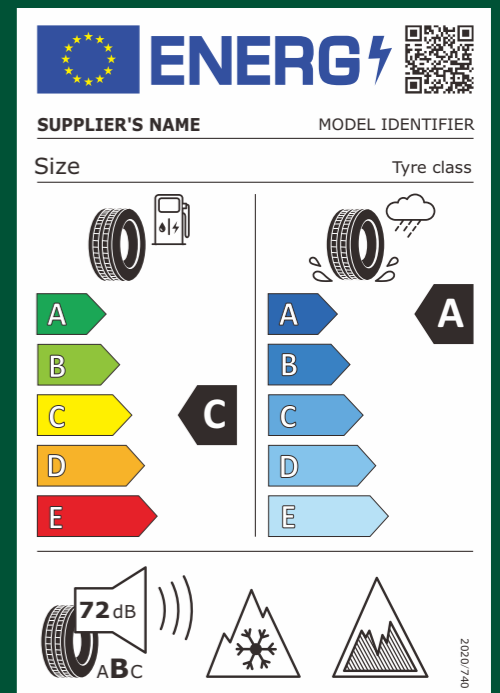

The New EU Tyre Label

- Under the **new regulation**, bus and truck tyres will also be covered (tyre class C1, C2, C3).
- Additional information (tyre type identifier = art. no.).
- In addition to the standard label, there are also options for including icons relating to **severe snow conditions** (3PMSF) and/or grip in icy conditions (for C1 tyres only).
- **Noise classes:** ABC replace sound waves.
- **Reclassification for lower label classes:** D is the new E; Class D no longer empty (for C1 & C2 tyres only); F and G merge to form E.
- **QR code** for each tyre type identifier with link to EU product database (EPREL).