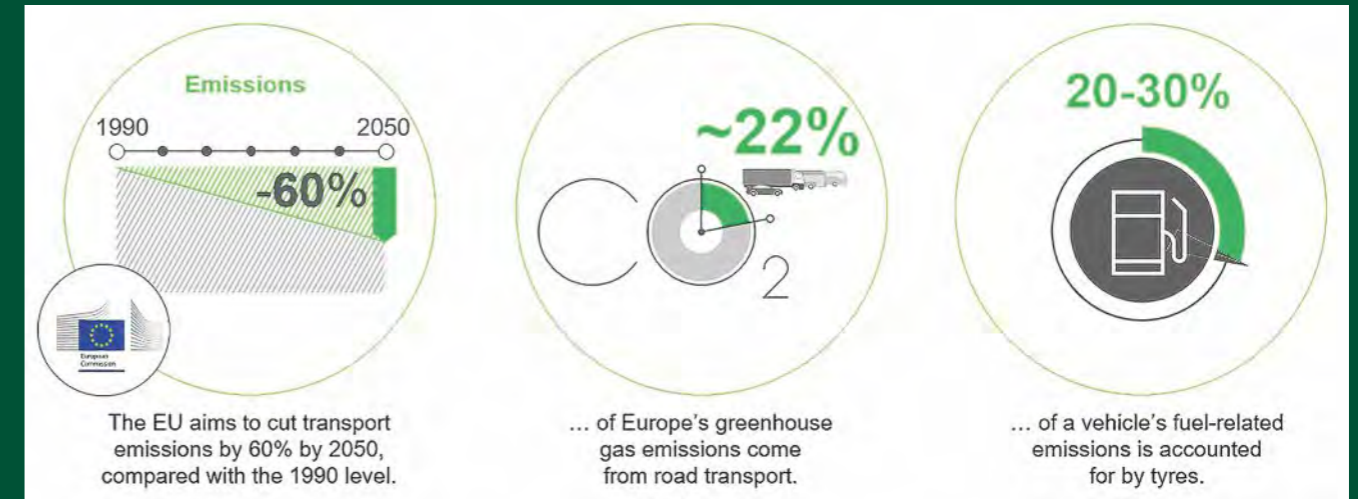

# INTRODUCING THE NEW EU TYRE LABEL

Lowering car emissions with EU tyre labels

The EU has committed to cutting its greenhouse gas emissions to reach climate neutrality by 2050. Reducing CO<sub>2</sub> emissions from road transport plays a major part in fulfilling these goals.