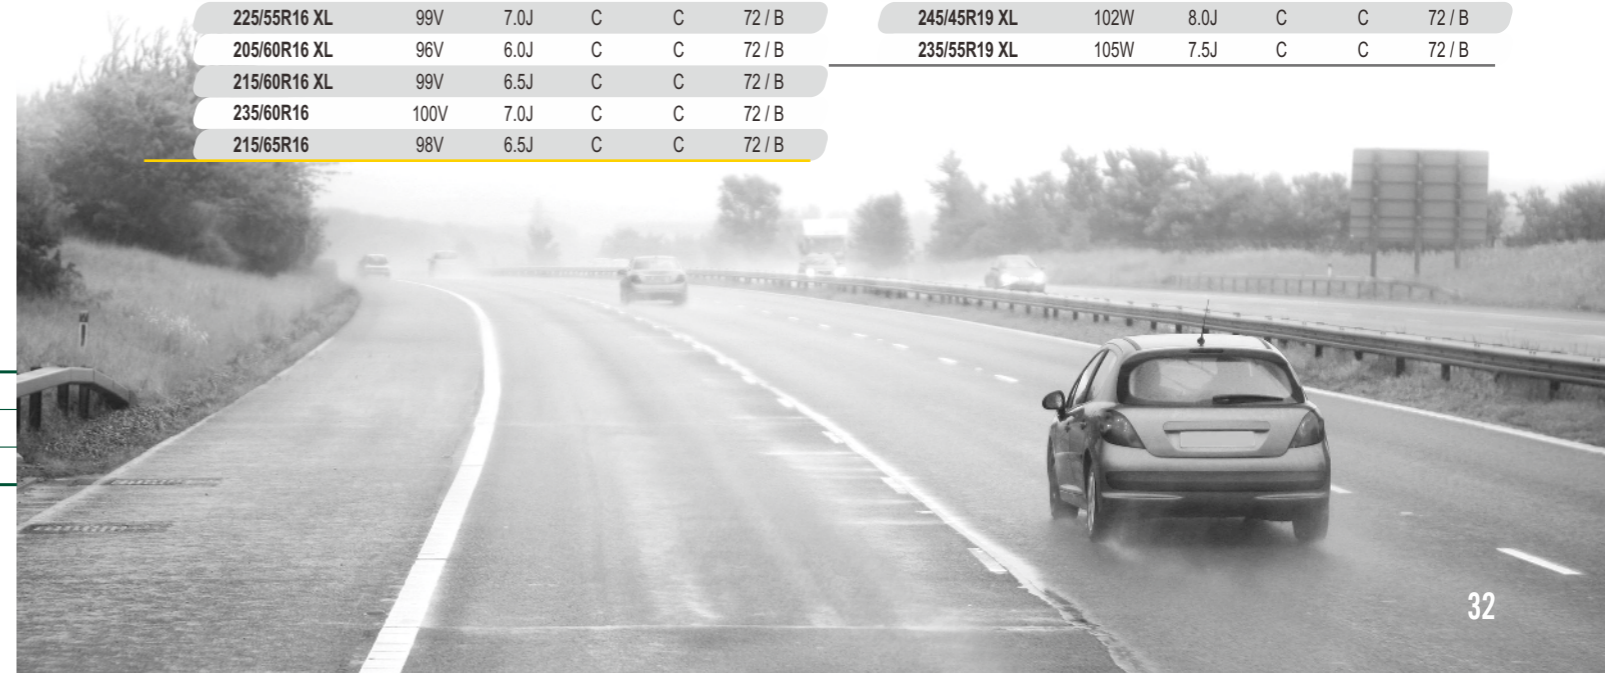

Rim (inch)	Size	Service Index	Standard Rim	Icons	Rim (inch)	Size	Service Index	Standard Rim	Icons
13"	155/70R13	75T	4.5B	D C 71/B	17"	215/40R17 XL	87W	7.5J	D C 72/B
	155/80R13	79T	4.5B	D C 71/B		205/45R17 XL	88V	7.0J	D C 72/B
14"	185/55R14	80H	6.0J	D C 71/B	215/45R17 XL	91W	7.0J	C C 72/B	
	165/60R14 XL	79H	5.0J	D C 71/B	225/45R17 XL	94W	7.5J	C C 72/B	
	185/60R14	82H	5.5J	D C 71/B	235/45R17 XL	97W	8.0J	C C 72/B	
	155/65R14	75T	4.5J	D C 71/B	245/45R17 XL	99W	8.0J	C C 72/B	
	165/65R14	79T	5.0J	D C 71/B	205/50R17 XL	93V	6.5J	C C 72/B	
	175/65R14	82T	5.0J	D C 71/B	215/50R17 XL	95W	7.0J	C C 72/B	
	185/65R14	86H	5.5J	D C 71/B	225/50R17 XL	98W	7.0J	C C 72/B	
	165/70R14	81T	5.0J	D C 71/B	205/55R17 XL	95V	6.5J	C C 72/B	
15"	175/70R14 XL	88T	5.0J	C C 71/B	215/55R17 XL	98V	7.0J	C C 72/B	
	195/50R15	82V	6.0J	D C 72/B	225/55R17 XL	101W	7.0J	C C 72/B	
	185/55R15	82H	6.0J	D C 71/B	235/55R17 XL	103W	7.5J	C C 72/B	
	195/55R15 XL	89V	6.0J	D C 72/B	215/60R17	96H	6.5J	C C 72/B	
	155/60R15	74T	4.5J	D C 71/B	225/60R17	99V	6.5J	C C 72/B	
	185/60R15 XL	88H	5.5J	C C 71/B	235/60R17	102V	7.0J	C C 72/B	
	195/60R15	88V	6.0J	D C 72/B	215/65R17	99V	6.5J	C C 72/B	
	165/65R15	81T	5.0J	D C 71/B	18"	225/40R18 XL	92W	8.0J	D C 72/B
	175/65R15	84H	5.0J	D C 71/B		245/40R18 XL	97W	8.5J	C C 72/B
	185/65R15 XL	92H	5.5J	C C 71/B	215/45R18 XL	93W	7.0J	C C 72/B	
	195/65R15	91V	6.0J	C C 72/B	225/45R18 XL	95W	7.5J	C C 72/B	
	195/65R15 XL	95H	6.0J	C C 72/B	235/45R18 XL	98W	8.0J	C C 72/B	
215/65R15	96H	6.5J	D C 72/B	245/45R18 XL	100W	8.0J	C C 72/B		
16"	195/45R16 XL	84V	6.5J	D C 72/B	225/50R18	95W	7.0J	C C 72/B	
	205/45R16 XL	87W	7.0J	D C 72/B	235/50R18 XL	101W	7.5J	C C 72/B	
	215/45R16 XL	90V	7.0J	D C 72/B	215/55R18 XL	99V	7.0J	D C 72/B	
	185/55R16 XI	87H	6.0J	C C 71/B	225/55R18	98V	7.0J	C C 72/B	
	195/55R16 XL	91V	6.0J	C C 72/B	235/55R18	100V	7.5J	C C 72/B	
	205/55R16	91V	6.5J	C C 72/B	235/60R18 XL	107V	7.0J	C C 72/B	
	205/55R16 XL	94V	6.5J	C C 72/B	19"	225/40R19 XL	93W	8.0J	D C 72/B
	215/55R16 XL	97V	7.0J	C C 72/B		245/40R19 XL	98W	8.5J	C C 72/B
	225/55R16 XL	99V	7.0J	C C 72/B	245/45R19 XL	102W	8.0J	C C 72/B	
	205/60R16 XL	96V	6.0J	C C 72/B	235/55R19 XL	105W	7.5J	C C 72/B	
215/60R16 XL	99V	6.5J	C C 72/B						
235/60R16	100V	7.0J	C C 72/B						
215/65R16	98V	6.5J	C C 72/B