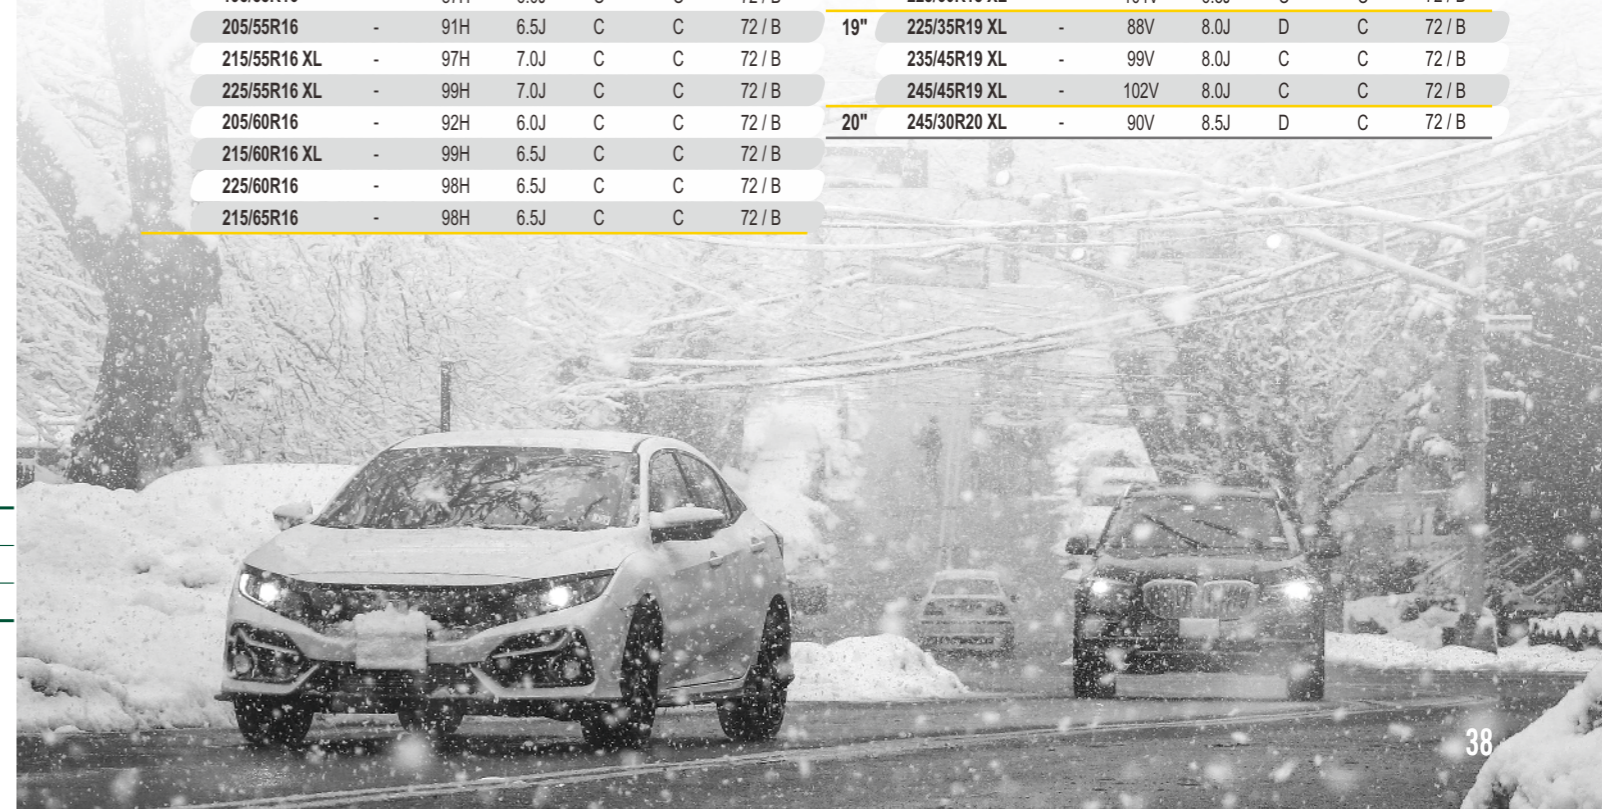

Rim (inch)	Size	LR/PR	Service Index	Standard Rim	Icons	Rim (inch)	Size	LR/PR	Service Index	Standard Rim	Icons		
13"	155/70R13	-	75T	4.5B	D C	71/B	17"	205/40R17 XL	-	84V	7.5J	D C	72/B
	165/70R13	-	79T	5.0B	D C			72/B					
	175/70R13	-	82T	5.0B	D C			72/B					
	155/80R13	-	79T	4.5B	E C			71/B					
14"	185R14C	D/8PR	102/100Q	5.5J	D C	73/B	215/45R17 XL	-	91V	7.0J	D C	72/B	
	185/60R14	-	82H	5.5J	D C	71/B	225/45R17 XL	-	94V	7.5J	C C	72/B	
	195/60R14	-	86H	6.0J	C C	72/B	235/45R17 XL	-	97H	8.0J	C C	72/B	
	155/65R14	-	75T	4.5B	D C	71/B	245/45R17 XL	-	99V	8.0J	D C	72/B	
	175/65R14	-	82H	5.0J	D C	71/B	205/50R17 XL	-	93H	6.5J	C C	72/B	
	185/65R14	-	86H	5.5J	C C	71/B	215/50R17 XL	-	95V	7.0J	C C	72/B	
	165/70R14	-	81T	5.0J	D C	71/B	225/50R17 XL	-	98H	7.0J	C C	72/B	
	175/70R14	-	84T	5.0J	D C	71/B	215/55R17 XL	-	98V	7.0J	C C	72/B	
	185/70R14	-	88T	5.5J	D C	71/B	225/55R17 XL	-	101V	7.0J	C C	72/B	
	195/70R14	-	91T	6.0J	C C	72/B	235/55R17 XL	-	103V	7.5J	C C	72/B	
15"	195/70R15C	D/8PR	104/102R	6.0J	D C	73/B	215/60R17	-	96H	6.5J	C C	72/B	
	185/55R15 XL	-	86H/V	6.0J	D C	71/B	225/60R17	-	99H	6.5J	C C	72/B	
	195/55R15 XL	-	89H	6.0J	C C	72/B	235/65R17 XL	-	108H	7.0J	C C	72/B	
	185/60R15 XL	-	88H	5.5J	D C	71/B	18"	225/40R18 XL	-	92V	8.0J	D C	72/B
	195/60R15	-	88H	6.0J	D C	72/B		235/40R18 XL	-	95V	8.5J	D C	72/B
	175/65R15	-	84T	5.0J	D C	71/B		245/40R18 XL	-	97V	8.5J	C C	72/B
	185/65R15	-	88H	5.5J	C C	71/B		225/45R18 XL	-	95V	7.5J	D C	72/B
	195/65R15	-	91H	6.0J	D C	72/B		235/45R18 XL	-	98V	8.0J	C C	72/B
	205/65R15	-	94H	6.0J	C C	72/B		245/45R18 XL	-	100V	8.0J	D C	72/B
	215/70R15	-	98H	6.5J	D C	72/B		225/50R18 XL	-	99V	7.0J	C C	72/B
16"	195/50R16 XL	-	88H	6.0J	C C	72/B		235/50R18 XL	-	101V	7.5J	C C	72/B
	225/50R16 XL	-	96V	7.0J	C C	72/B		245/50R18 XL	-	104V	7.5J	C C	72/B
	195/55R16	-	87H	6.0J	C C	72/B		225/60R18 XL	-	104V	6.5J	C C	72/B
	205/55R16	-	91H	6.5J	C C	72/B	19"	225/35R19 XL	-	88V	8.0J	D C	72/B
	215/55R16 XL	-	97H	7.0J	C C	72/B		235/45R19 XL	-	99V	8.0J	C C	72/B
	225/55R16 XL	-	99H	7.0J	C C	72/B	245/45R19 XL	-	102V	8.0J	C C	72/B	
	205/60R16	-	92H	6.0J	C C	72/B	20"	245/30R20 XL	-	90V	8.5J	D C	72/B
	215/60R16 XL	-	99H	6.5J	C C	72/B							
	225/60R16	-	98H	6.5J	C C	72/B							
	215/65R16	-	98H	6.5J	C C	72/B